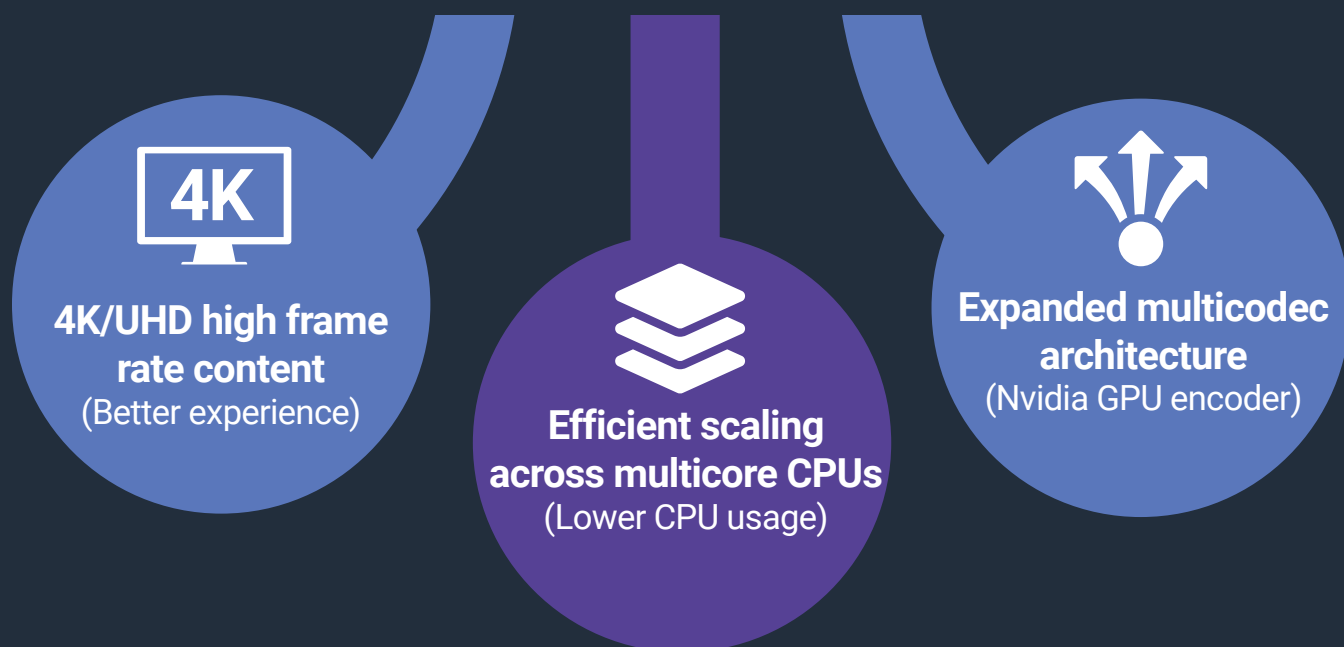

VIRTUAL WORKSTATIONS

for content creation

Enabling cloud workflows

for media and entertainment

Cloud Access Software

Powered by PCoIP® technology

PCoIP Ultra™

The latest protocol enhancements for market-leading performance