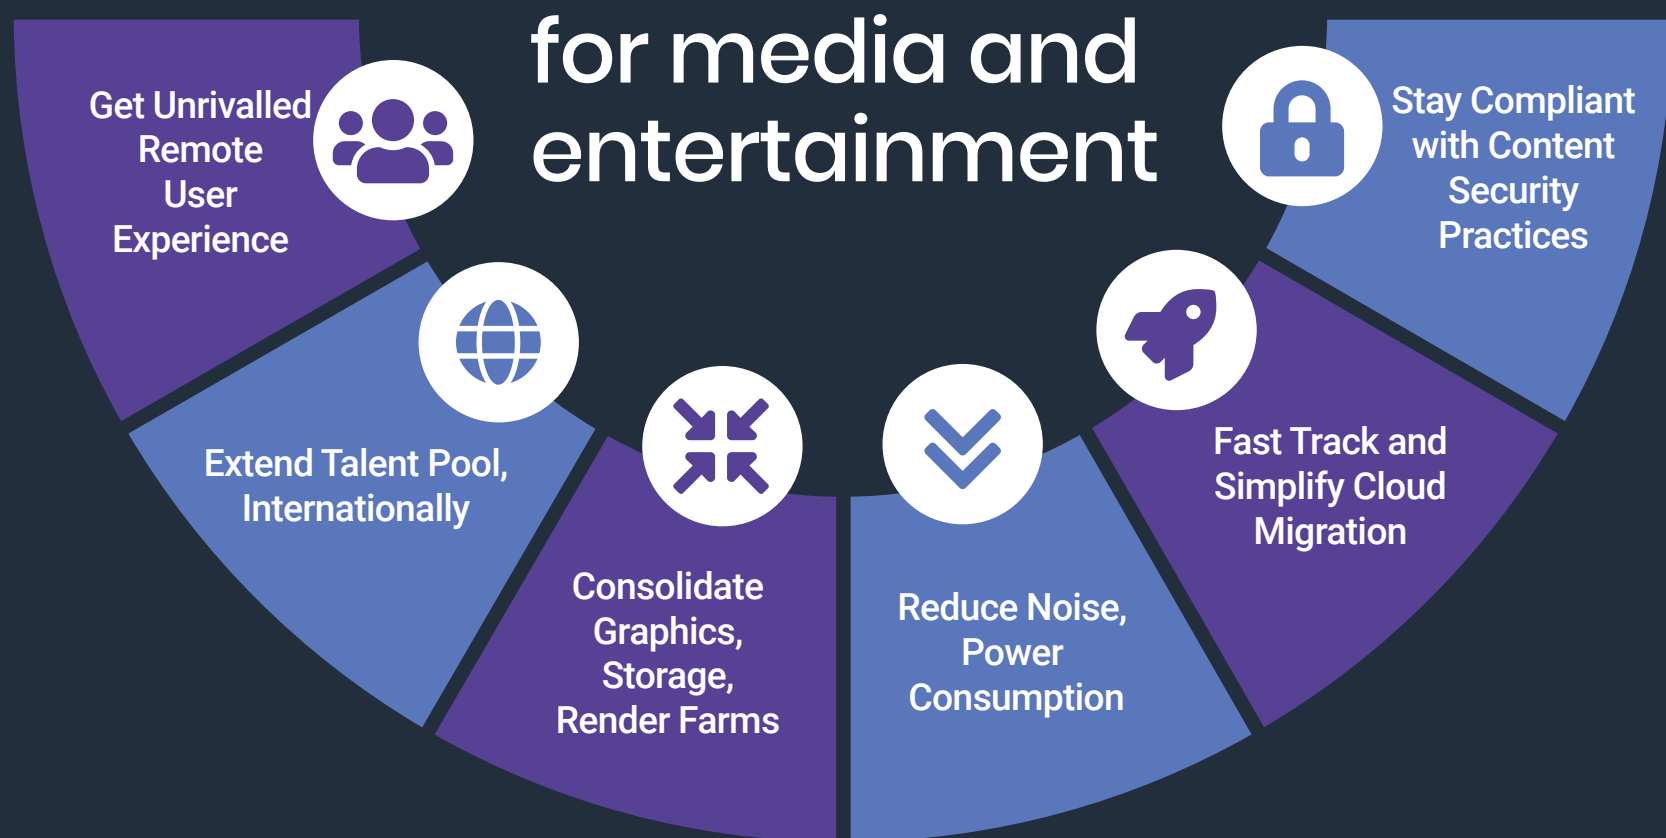

VIRTUAL WORKSTATIONS

for content creation

Enabling cloud workflows

for media and entertainment

Cloud Access Software

Powered by PCoIP® technology

PCoIP Ultra™

The latest protocol enhancements for market-leading performance

Choose an AWS region closest to your users for optimal performance and follow Teradici guidelines

Quickstart Guides

- Visual Effects Workstations on AWS with Cloud Access Software
- Deploy a Cloud Video Editing Environment on the AWS Cloud
- How to Deploy Cloud Access Software on AWS